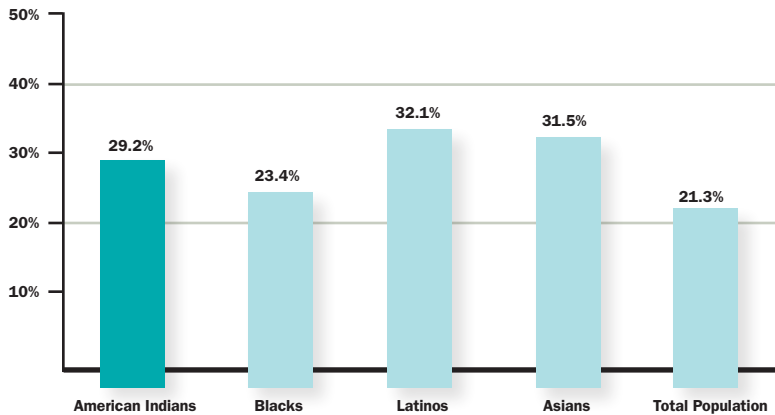

11.2 million (two or more races), or **2.7%** of total population

*projected

Where Do They Live?

There are 14 states with more than 100,000 American Indian and Alaska Native residents (including people of two or more races) as of 2013.

Median Age

American Indians	32.5
Latinos	28.1
Blacks	33.3
Asian Americans	36.3
Whites	42.9
Total Population	37.6

Most Populous Tribes

(including people of two or more races)

Cherokee	1,110,383
Navajo	364,273
Choctaw	246,229
Sioux	209,774
Chippewa	192,290
Blackfeet	166,283
Mexican American Indian	163,841
Apache	140,451
Iroquois	104,592

Number of Federally Recognized Indian Tribes

566

Number of Federally Recognized Indian Reservations

326

Sources: Bureau of Indian Affairs, U.S. Census Bureau's 2013 American Community Survey

BUYING POWER

Projected Change in Buying Power (2014–2019)