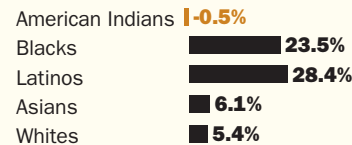

Projected Increase in College Enrollment 2013–2022

PROMINENT AMERICAN INDIANS

Sherman Alexie	author
Bill John Baker	Principal Chief, Cherokee Nation
Gary Batton	Chief, Choctaw Nation of Oklahoma
Adam Beach*	actor
Michael Black	Director, Bureau of Indian Affairs
Ben Nighthorse Campbell	former U.S. Senator
Brian Cladoosby	President, National Congress of American Indians
Louise Erdrich	author
Graham Greene*	actor
Kathy Hopinkah Hannan	National Managing Partner, Diversity and Corporate Responsibility, KPMG
Keith Harper	U.S. Ambassador, United Nations Human Rights Council
John Herrington	former astronaut
Ben Shelly	President, Navajo Nation
Wes Studi	actor
Kevin Washburn	Assistant Secretary for Indian Affairs

*First Nations (Canadian)