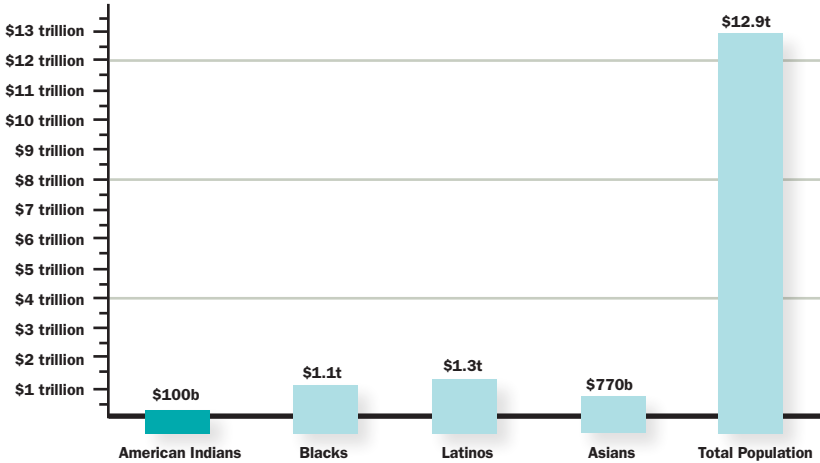

11.2 million (two or more races), or **2.7%** of total population

*projected

Where Do They Live?

There are 14 states with more than 100,000 American Indian and Alaska Native residents (including people of two or more races) as of 2013.

Median Age

American Indians	32.5
Latinos	28.1
Blacks	33.3
Asian Americans	36.3
Whites	42.9
Total Population	37.6

Most Populous Tribes

(including people of two or more races)

Cherokee	1,110,383
Navajo	364,273
Choctaw	246,229
Sioux	209,774
Chippewa	192,290
Blackfeet	166,283
Mexican American Indian	163,841
Apache	140,451
Iroquois	104,592

Number of Federally Recognized Indian Tribes

566

Number of Federally Recognized Indian Reservations

326

Sources: Bureau of Indian Affairs, U.S. Census Bureau's 2013 American Community Survey

BUYING POWER

Projected Change in Buying Power (2014–2019)