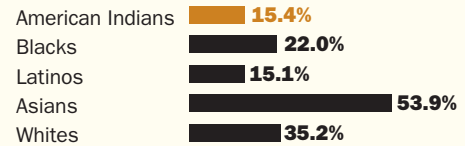

BUYING POWER

Projected Change in Buying Power (2014–2019)

Median Household Income

Sources: National Center for Education Statistics, Selig Center for Economic Growth, U.S. Census Bureau's 2013 American Community Survey

EDUCATION

Percentage of Population 25 and Older With at Least a High School Degree

Percentage of Population 25 and Older With at Least a Bachelor's Degree

Projected Increase in College Enrollment 2013–2022

PROMINENT AMERICAN INDIANS

Sherman Alexie	author
Bill John Baker	Principal Chief, Cherokee Nation
Gary Batton	Chief, Choctaw Nation of Oklahoma
Adam Beach*	actor
Michael Black	Director, Bureau of Indian Affairs
Ben Nighthorse Campbell	former U.S. Senator
Brian Cladoosby	President, National Congress of American Indians
Louise Erdrich	author
Graham Greene*	actor
Kathy Hopinkah Hannan	National Managing Partner, Diversity and Corporate Responsibility, KPMG
Keith Harper	U.S. Ambassador, United Nations Human Rights Council
John Herrington	former astronaut
Ben Shelly	President, Navajo Nation
Wes Studi	actor
Kevin Washburn	Assistant Secretary for Indian Affairs

*First Nations (Canadian)