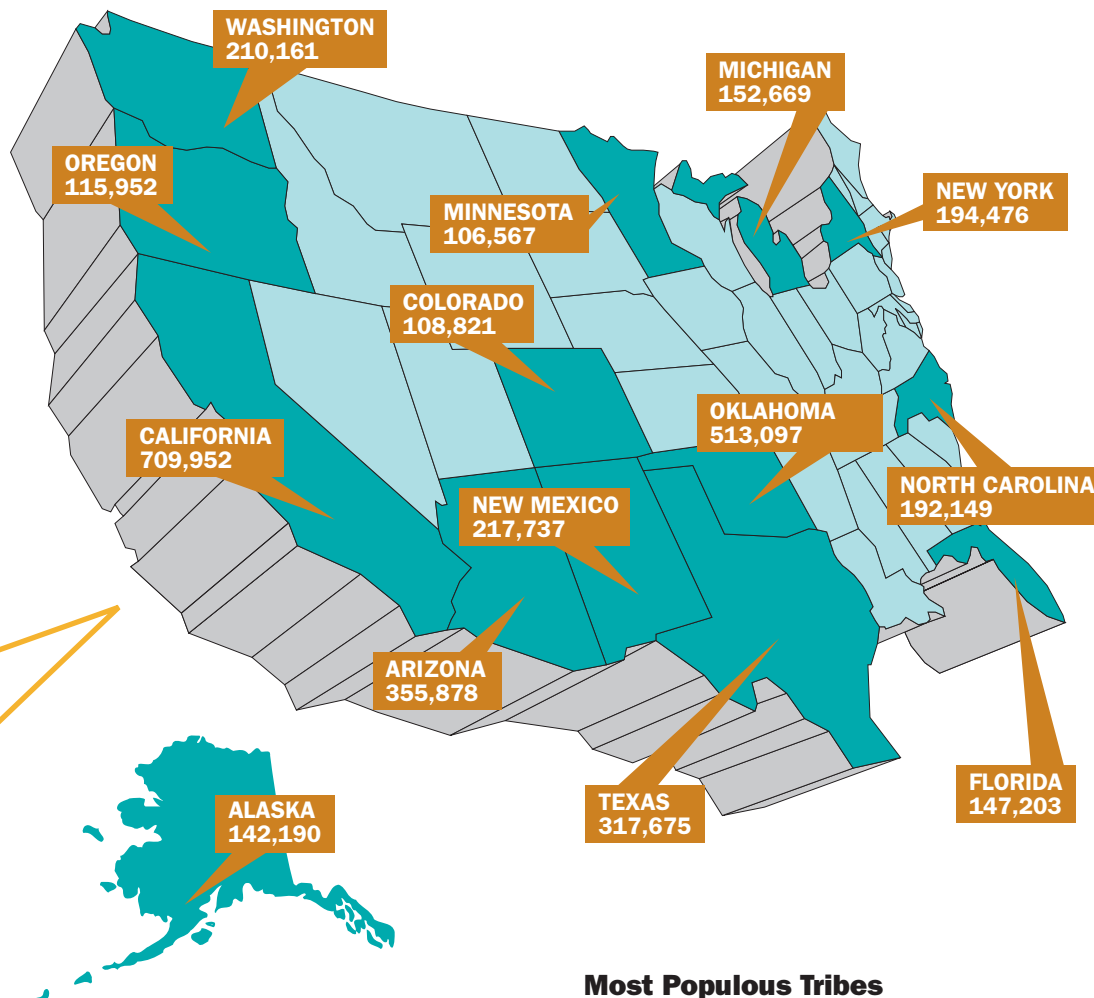

Facts & Figures

POPULATION

2013

3.9 million (one race), or **1.2%** of total population

5.3 million (two or more races), or **1.6%** of total population

2060*

6.3 million (one race), or **1.5%** of total population

11.2 million (two or more races), or **2.7%** of total population

*projected

Where Do They Live?

There are 14 states with more than 100,000 American Indian and Alaska Native residents (including people of two or more races) as of 2013.

Median Age

American Indians	32.5
Latinos	28.1
Blacks	33.3
Asian Americans	36.3
Whites	42.9
Total Population	37.6

Most Populous Tribes

(including people of two or more races)

Cherokee	1,110,383
Navajo	364,273
Choctaw	246,229
Sioux	209,774
Chippewa	192,290
Blackfeet	166,283
Mexican American Indian	163,841
Apache	140,451
Iroquois	104,592

*First Nations (Canadian)